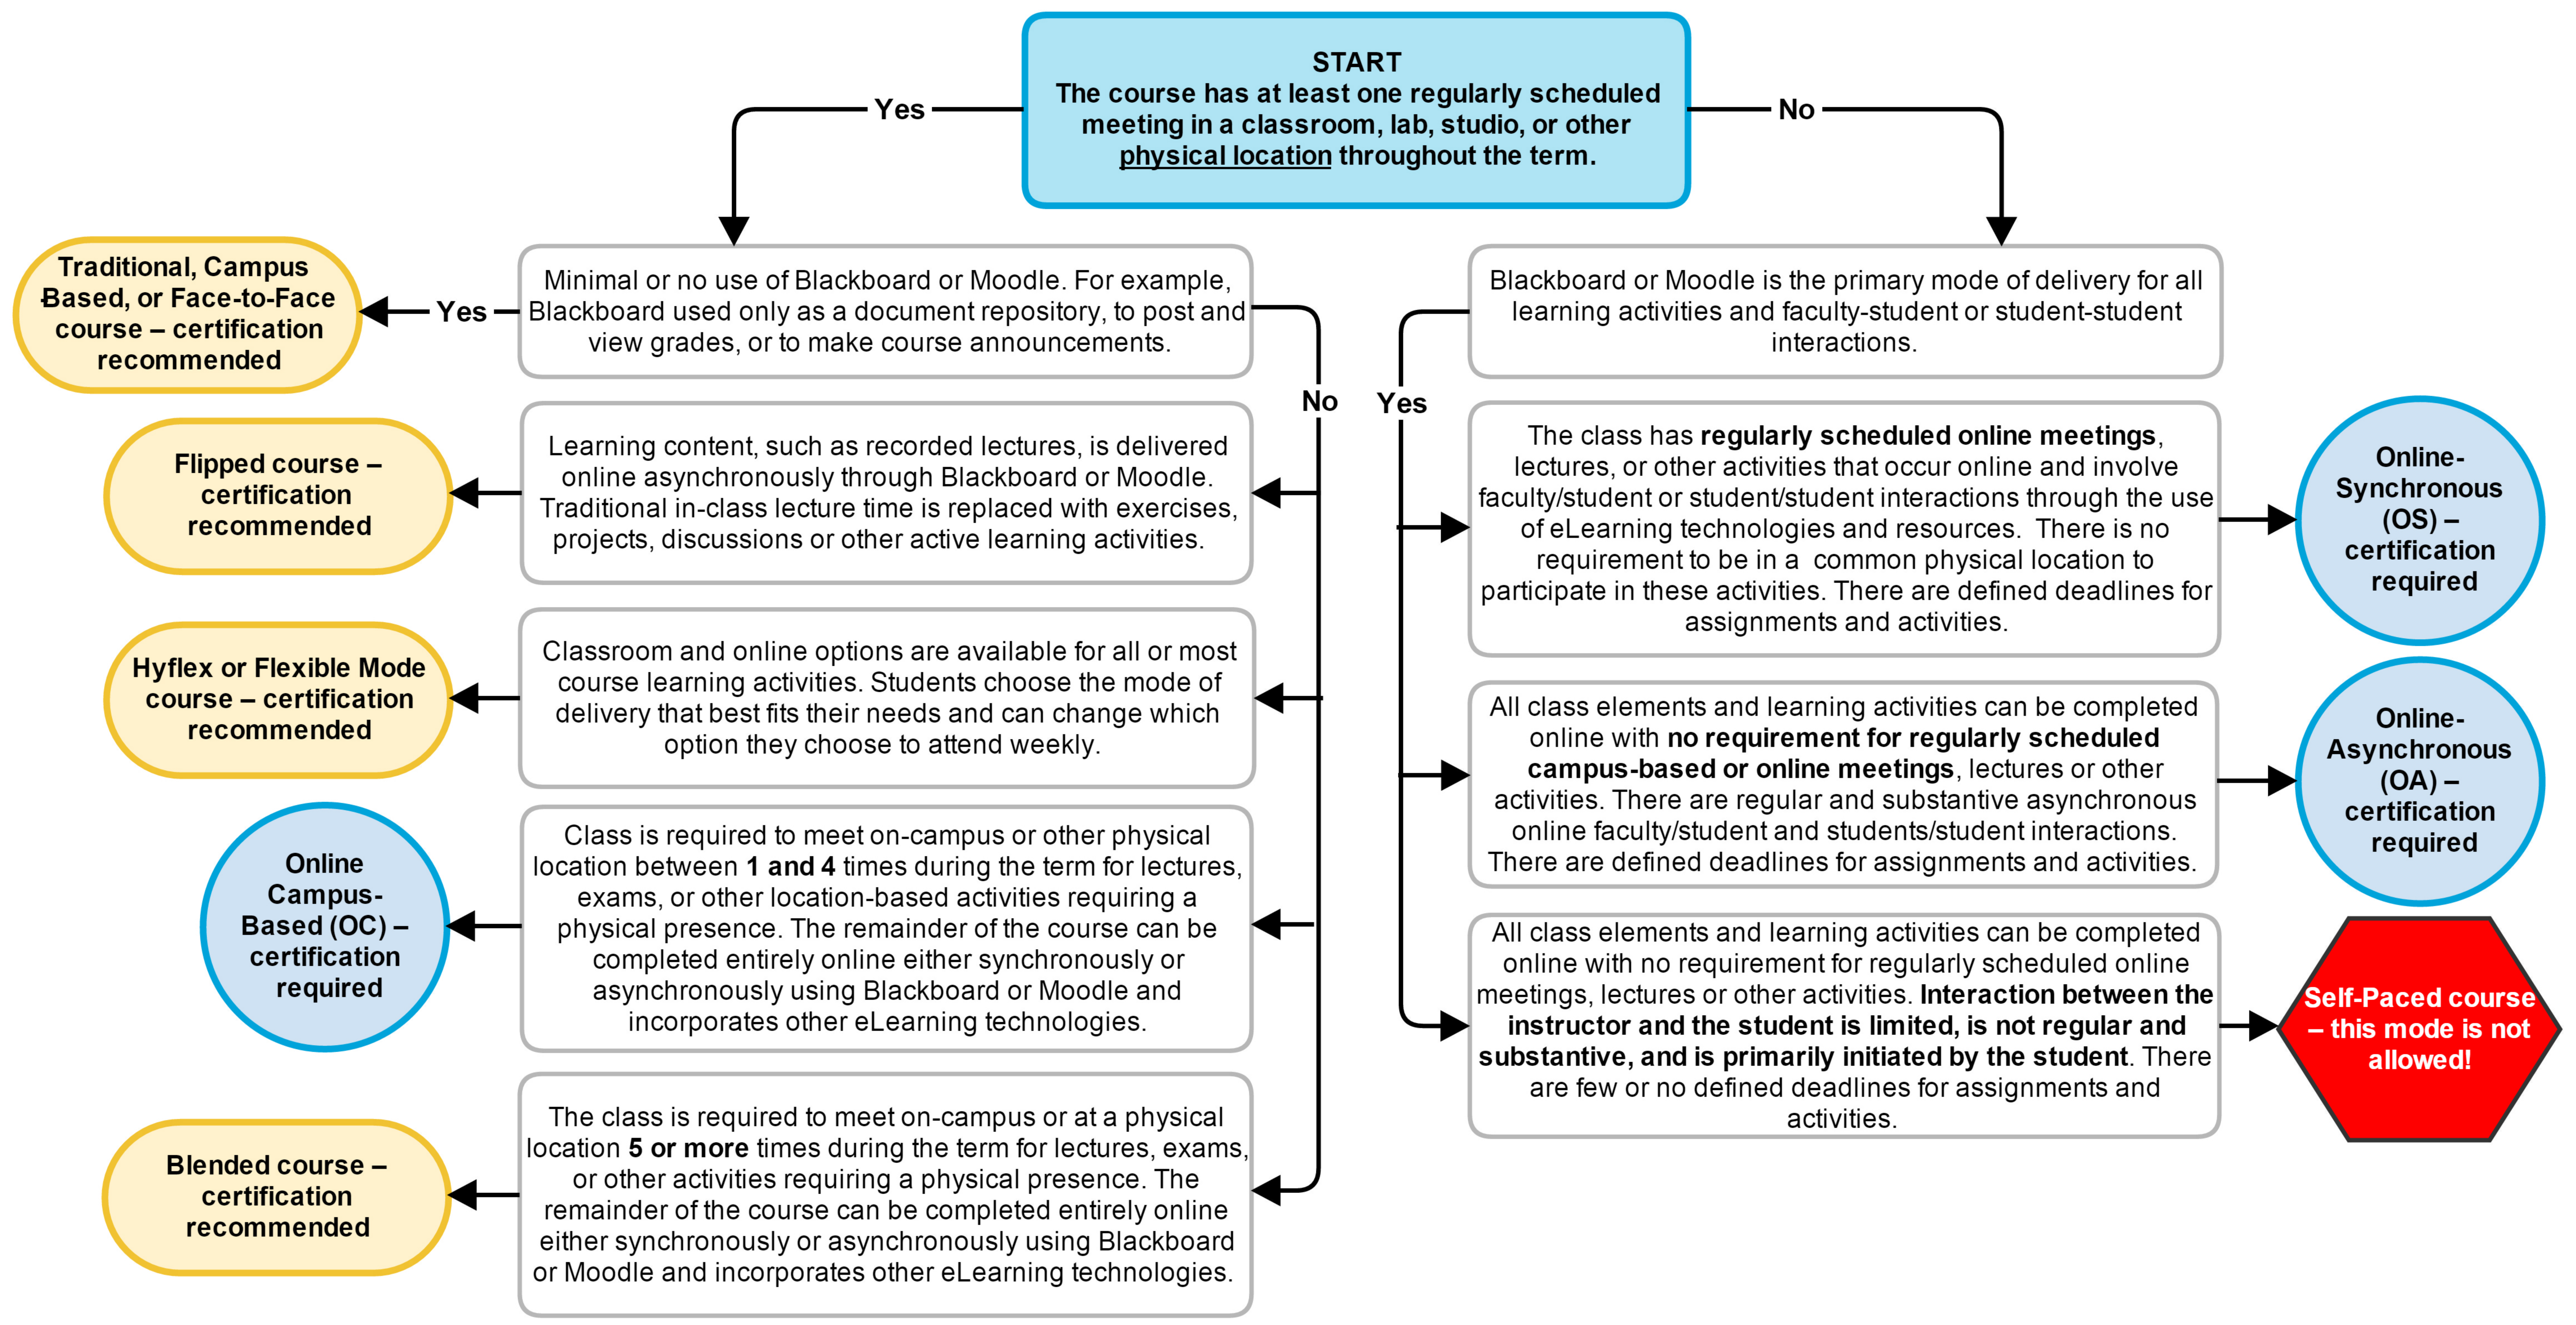

# UMKC Online Course Certification Flowchart

Updated 9/2015

 = Course Mode recommends certification  
 = Course Mode requires certification  
 = Course Mode is not allowed under UMKC policy

Course Mode Definitions: [online.umkc.edu/instructional-mode/](http://online.umkc.edu/instructional-mode/)